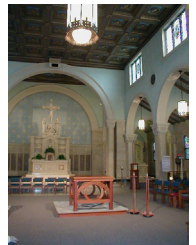

for crafting

for friendship

for renewal

for inspiration

Gather the Girls for a Crafting Get-away at Transformations Spirituality Center

Crafting Area

A variety of lighting is available - natural light from the southeast or southwest with blinds for control, dimmable recessed lights and fluorescent lights. An eight foot table and padded chair are provided for each crafter. The alcoves in the rooms are great to set-up ironing boards, machines and shared equipment and supplies. Free wireless internet access is available throughout the building.

Inspiration

Inspiration abounds in this spiritual space. The walls host many unique art pieces and nature is right outside your window.

And if that doesn't do it, take a walk trip down the hall to Holy Family Chapel. Dedicated in 1925, this holy space features gold gilding and hand painted murals on the walls and ceiling, travertine marble and French Cane stone with mosaic inlay. The space speaks for itself.