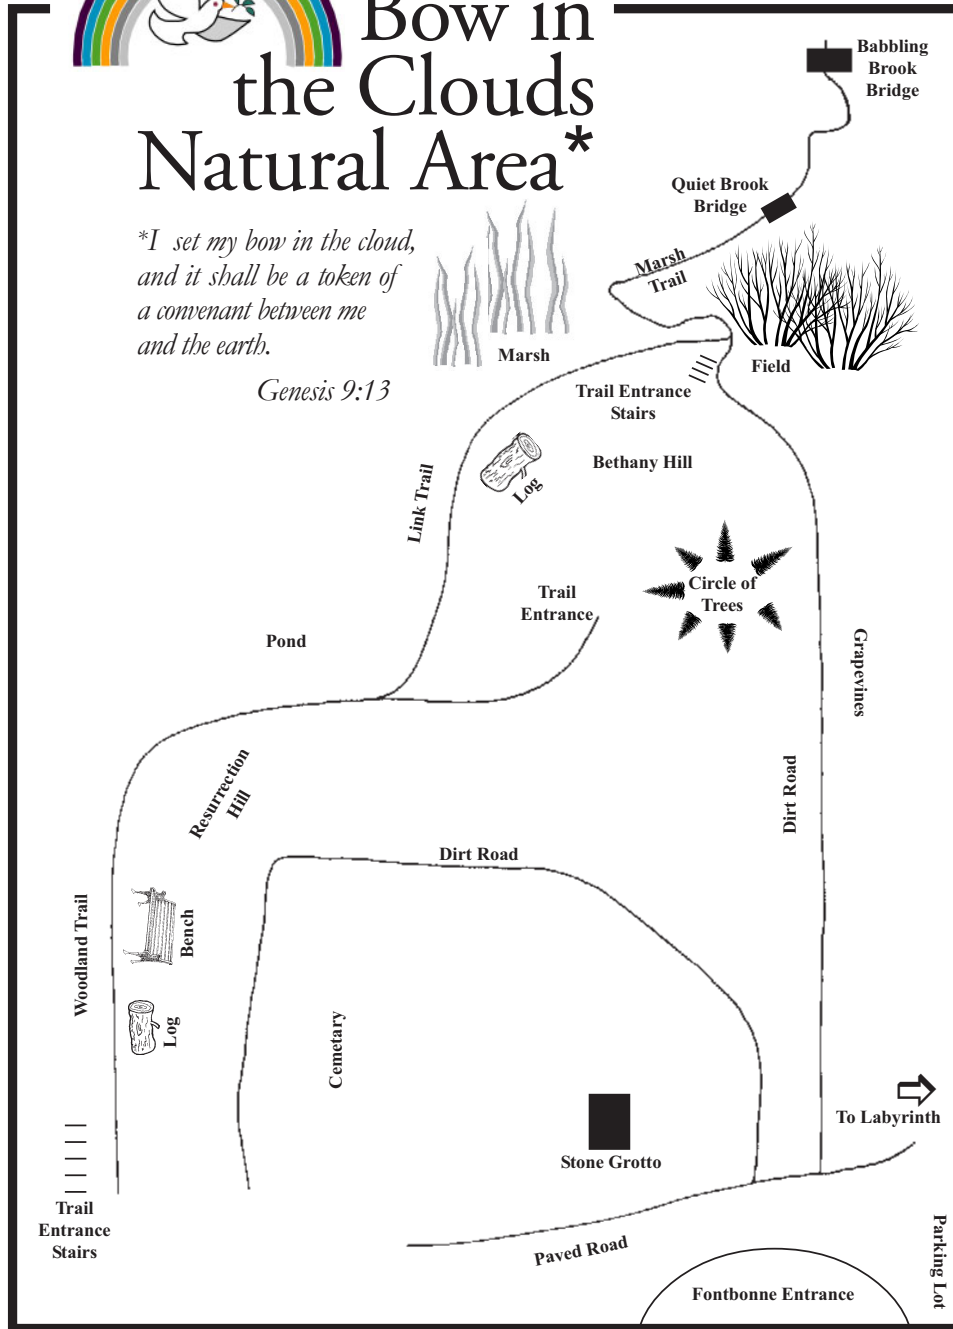

Bow in the Clouds Natural Area*

**I set my bow in the cloud, and it shall be a token of a covenant between me and the earth.*

Genesis 9:13

Reconciliation Labyrinth

Enter at second drive to the west off Nazareth Road. Starting points are marked with green flags. Transformations Spirituality Center is located on the west end of the large gray building with the large pillars (Nazareth Center).